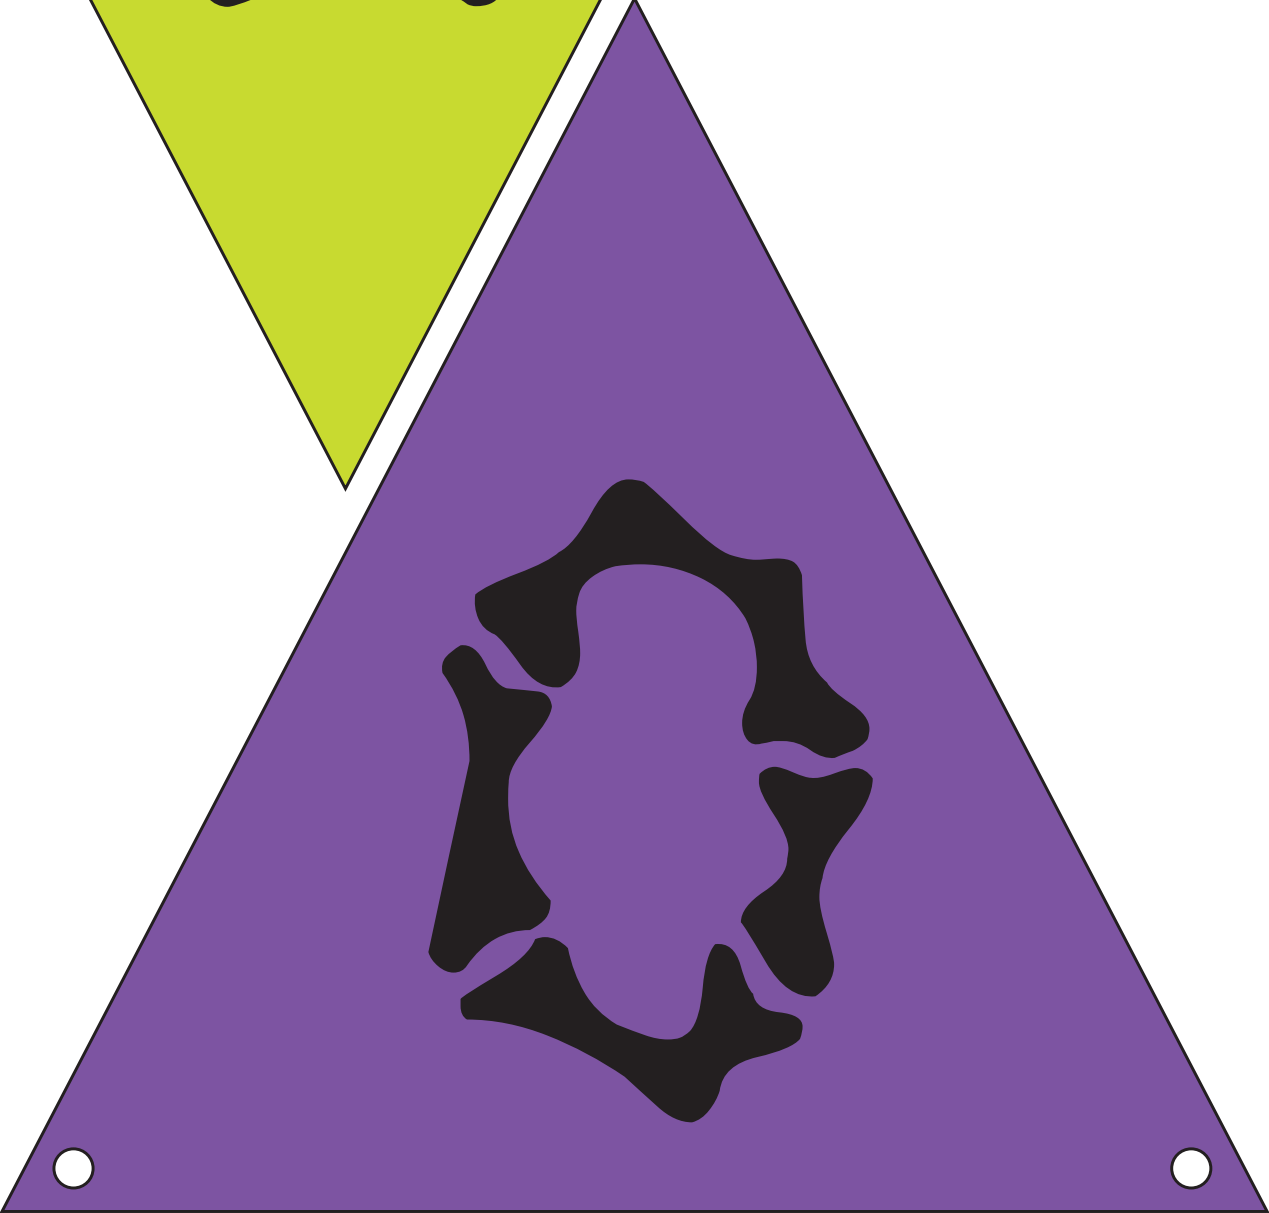

A

A purple inverted triangle with a black outline. It features two small white circles at the top corners. In the center, the letter 'A' is formed by two black bones: a vertical femur on the left and a vertical humerus on the right, connected at the top by a black skull. A black rib is positioned horizontally across the middle of the two bones.

I

An orange upright triangle with a black outline. It features two small white circles at the bottom corners. In the center, the letter 'I' is formed by two black bones: a horizontal humerus at the top and a vertical femur below it.