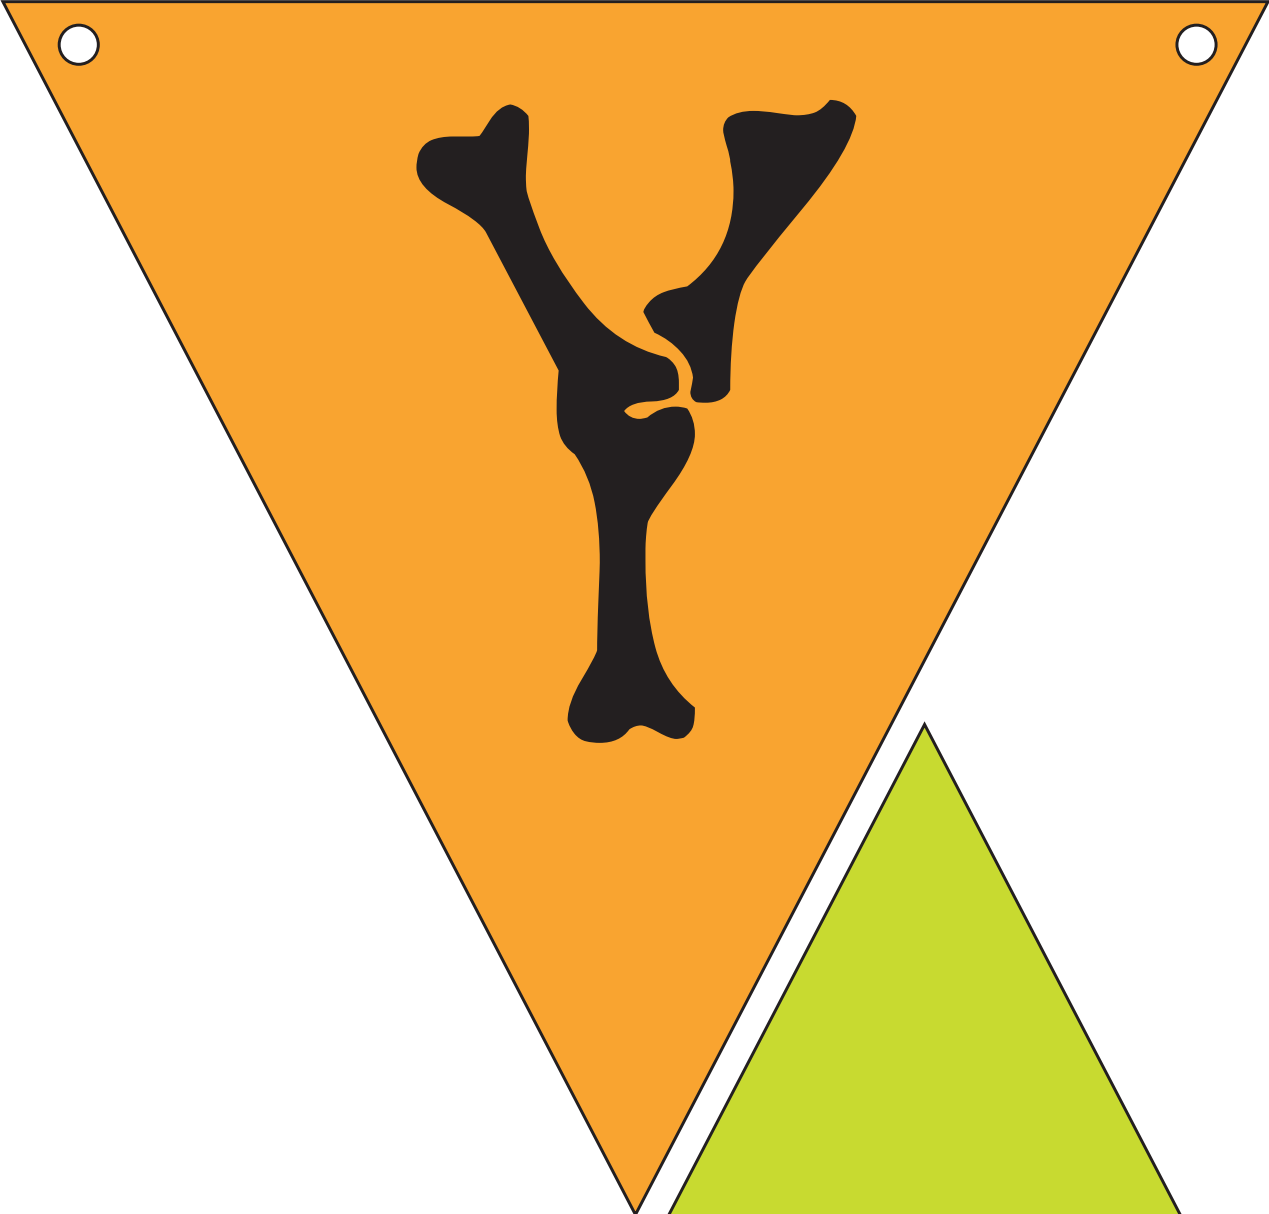

A

A purple inverted triangle with a black outline. It features two small white circles at the top corners. In the center, the letter 'A' is formed by two black bones: a vertical femur on the left and a vertical humerus on the right, connected at the top by a black skull. A black rib is positioned horizontally across the middle of the two bones.

I

An orange upright triangle with a black outline. It features two small white circles at the bottom corners. In the center, the letter 'I' is formed by two black bones: a horizontal humerus at the top and a vertical femur below it.