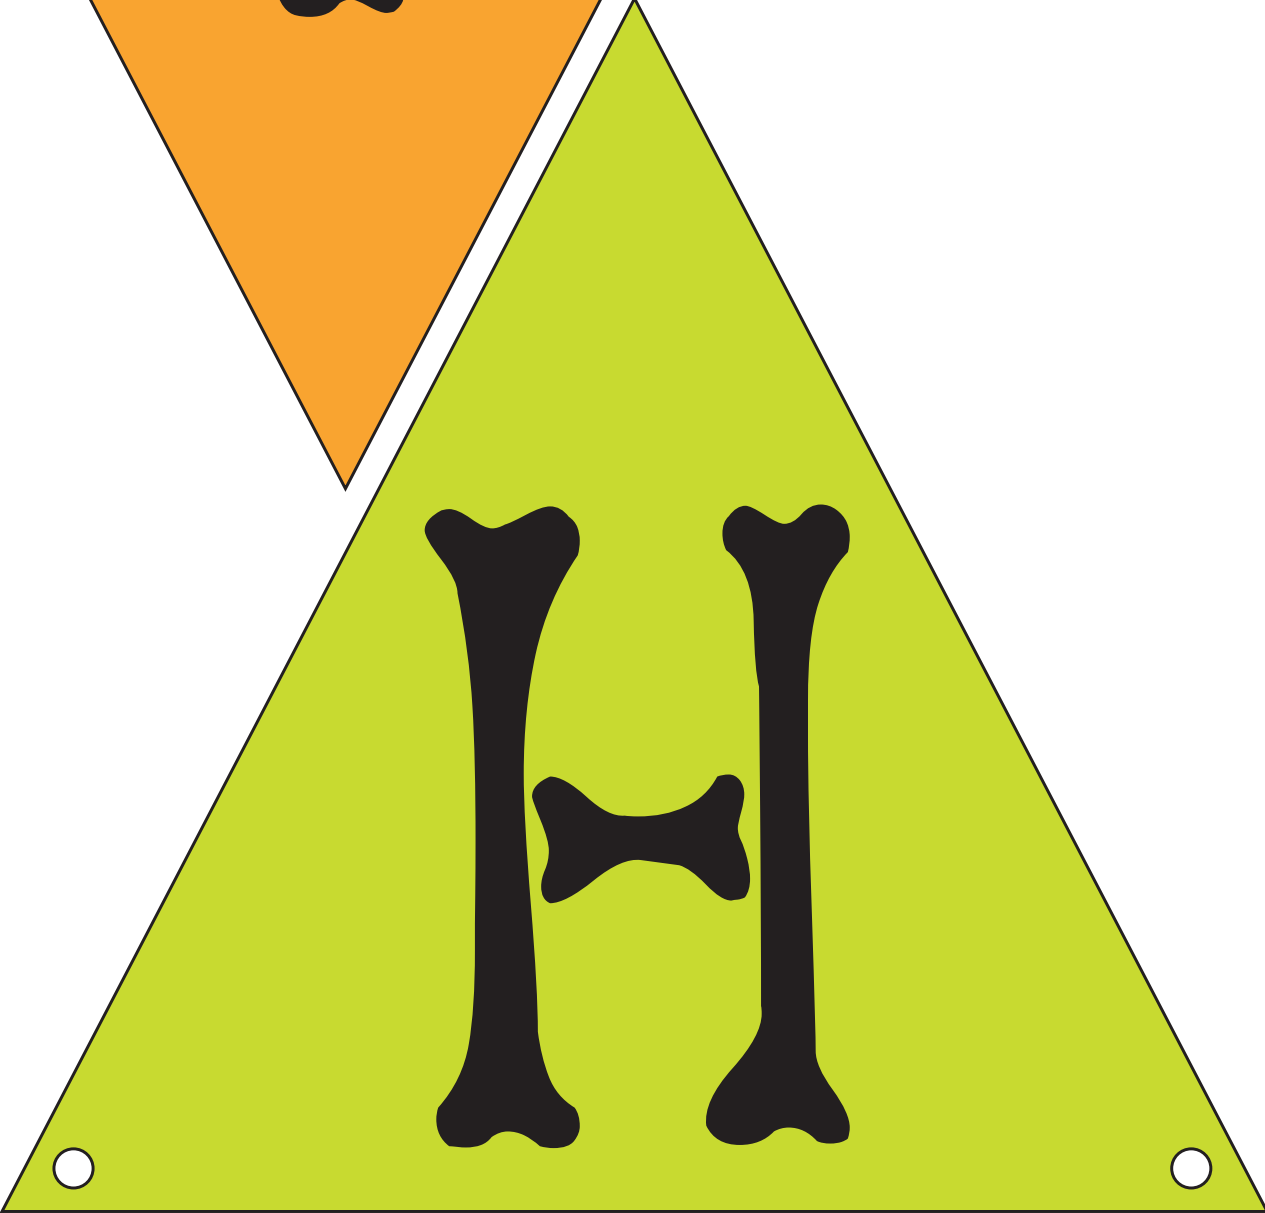

A

A purple inverted triangle with a black outline. It features two small white circles at the top corners. In the center, the letter 'A' is formed by two black bones: a vertical femur on the left and a vertical humerus on the right, connected at the top by a black skull. A black rib is positioned horizontally across the middle of the two bones.

I

An orange upright triangle with a black outline. It features two small white circles at the bottom corners. In the center, the letter 'I' is formed by two black bones: a horizontal humerus at the top and a vertical femur below it.