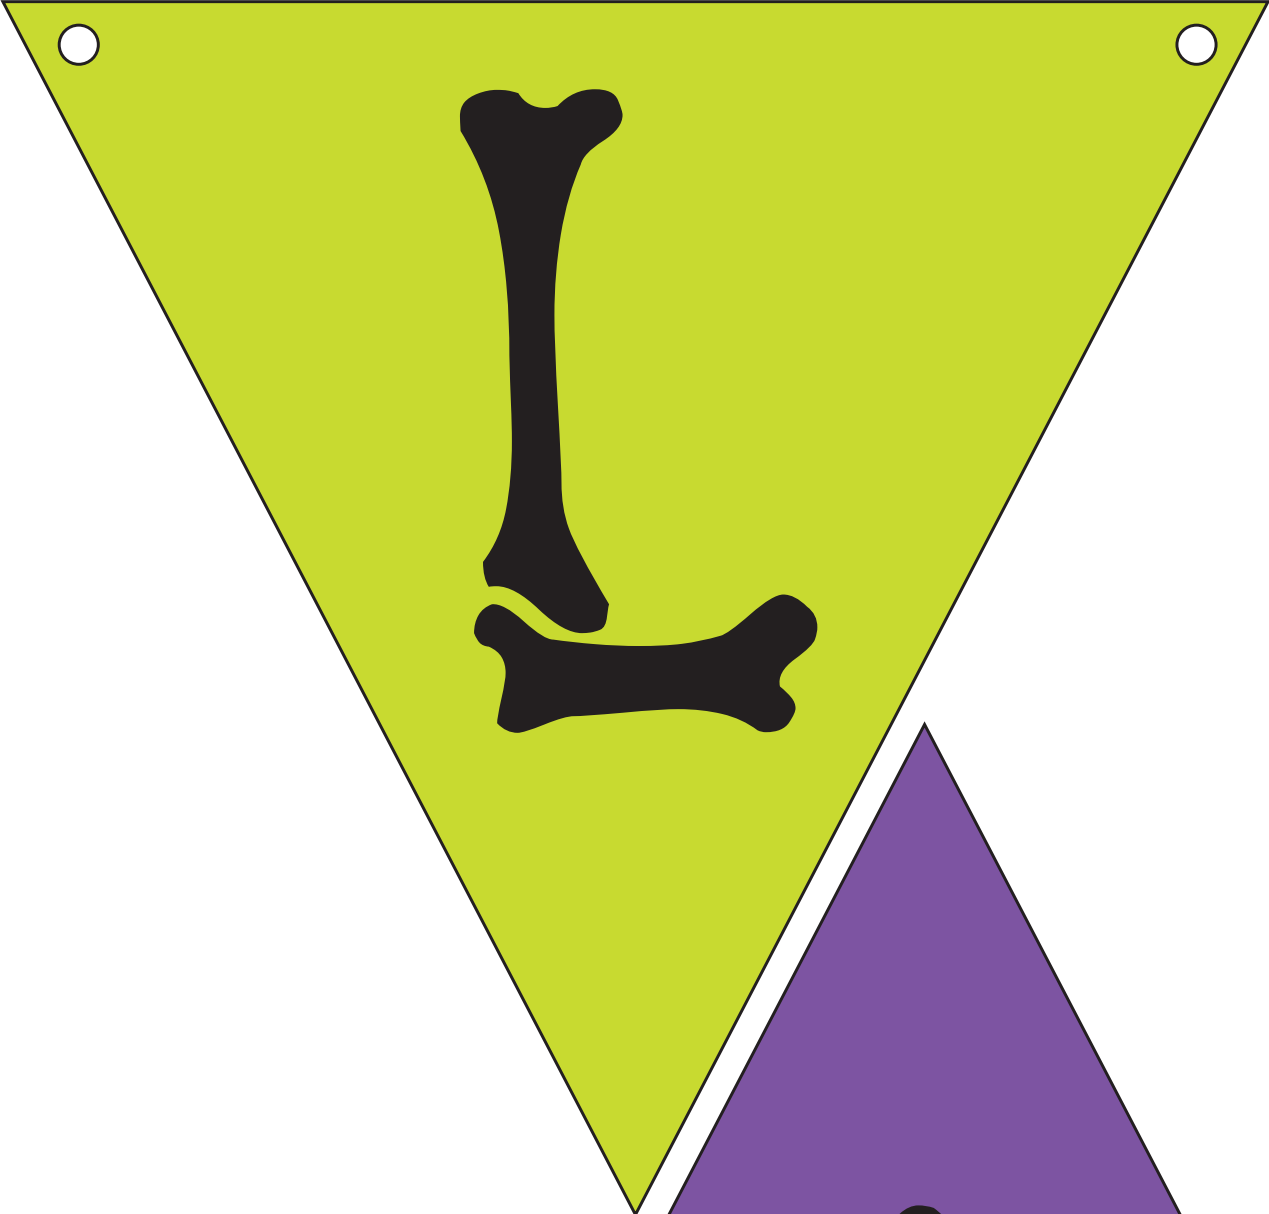

A

A purple inverted triangle with a black outline. It features two small white circles at the top corners. In the center, the letter 'A' is formed by two black bones: a vertical femur on the left and a vertical humerus on the right, connected at the top by a black skull. A black rib is positioned horizontally across the middle of the two bones.

I

An orange upright triangle with a black outline. It features two small white circles at the bottom corners. In the center, the letter 'I' is formed by two black bones: a horizontal humerus at the top and a vertical femur below it.